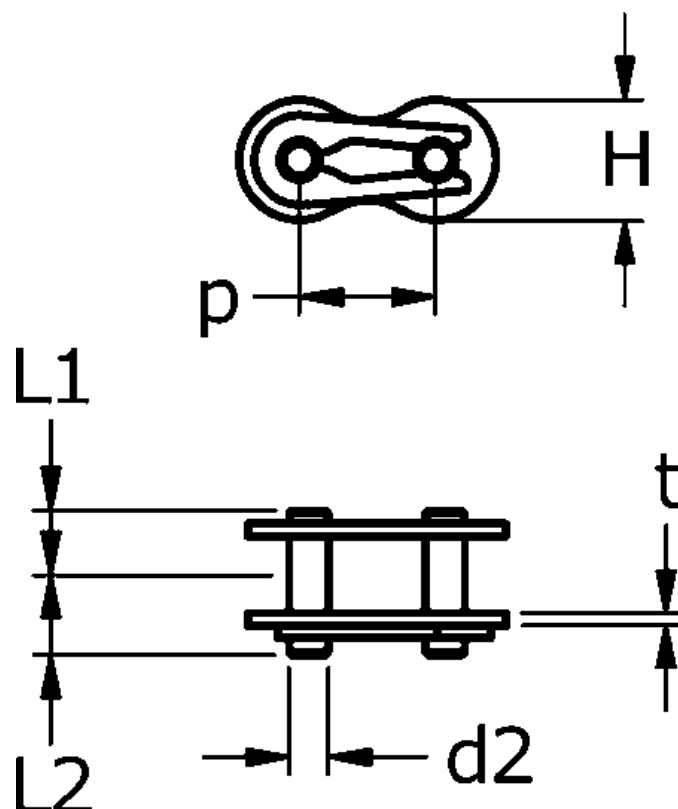

Article number: 61384102400002

Description: Tsubaki 24 B-1 Simplex connecting link with spring clip CL
Neptune. Lambda maintenance free

Note: 24 B-1

Measures

$d2 = 14.63$

$H = 33.4$

$L1 = 26.65$

$L2 = 31.85$

$P = 38.1$

$t = 5.6$